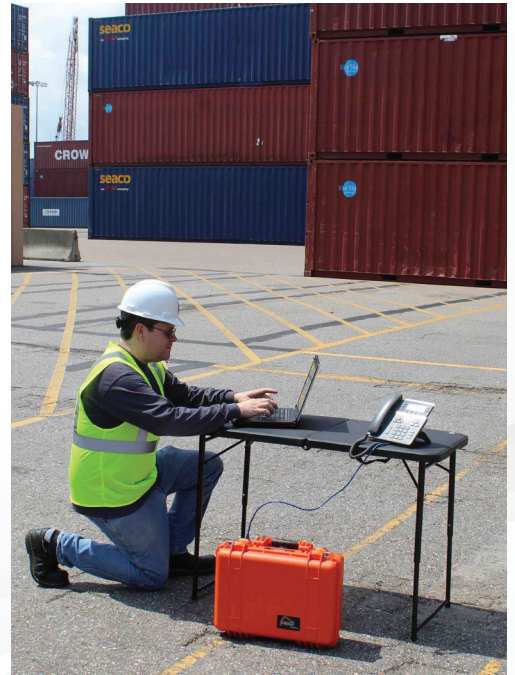

On track with technology.

RapidCase

RapidCase features many of the same benefits of the Rapid Deploy family, making it perfect when supporting portable operations especially in emergency situations. Contained in a lightweight, portable carrying case, this “network-in-a-box” turnkey solution is pre-wired and pre-configured so operations are supported with one push of a button. Primarily designed to support Wi-Fi connectivity over a significant area for remote clients, the data can be backhauled over LTE, FirstNet, CBRS, and other supported technologies.

PROBLEM

Wired and wireless networks aren't always available where and when you need them, especially when the need is critical.

SOLUTION

RapidCase provides reliable network connectivity in less than a minute so your immediate focus can be on the job at hand.

KEY BENEFITS

RUGGED

Withstands the challenges of remote operations, even in the rain.

PORTABLE

Weighs less than 35 pounds.

RAPID

Becomes fully operational in less than a minute after turning it on.

FLEXIBLE